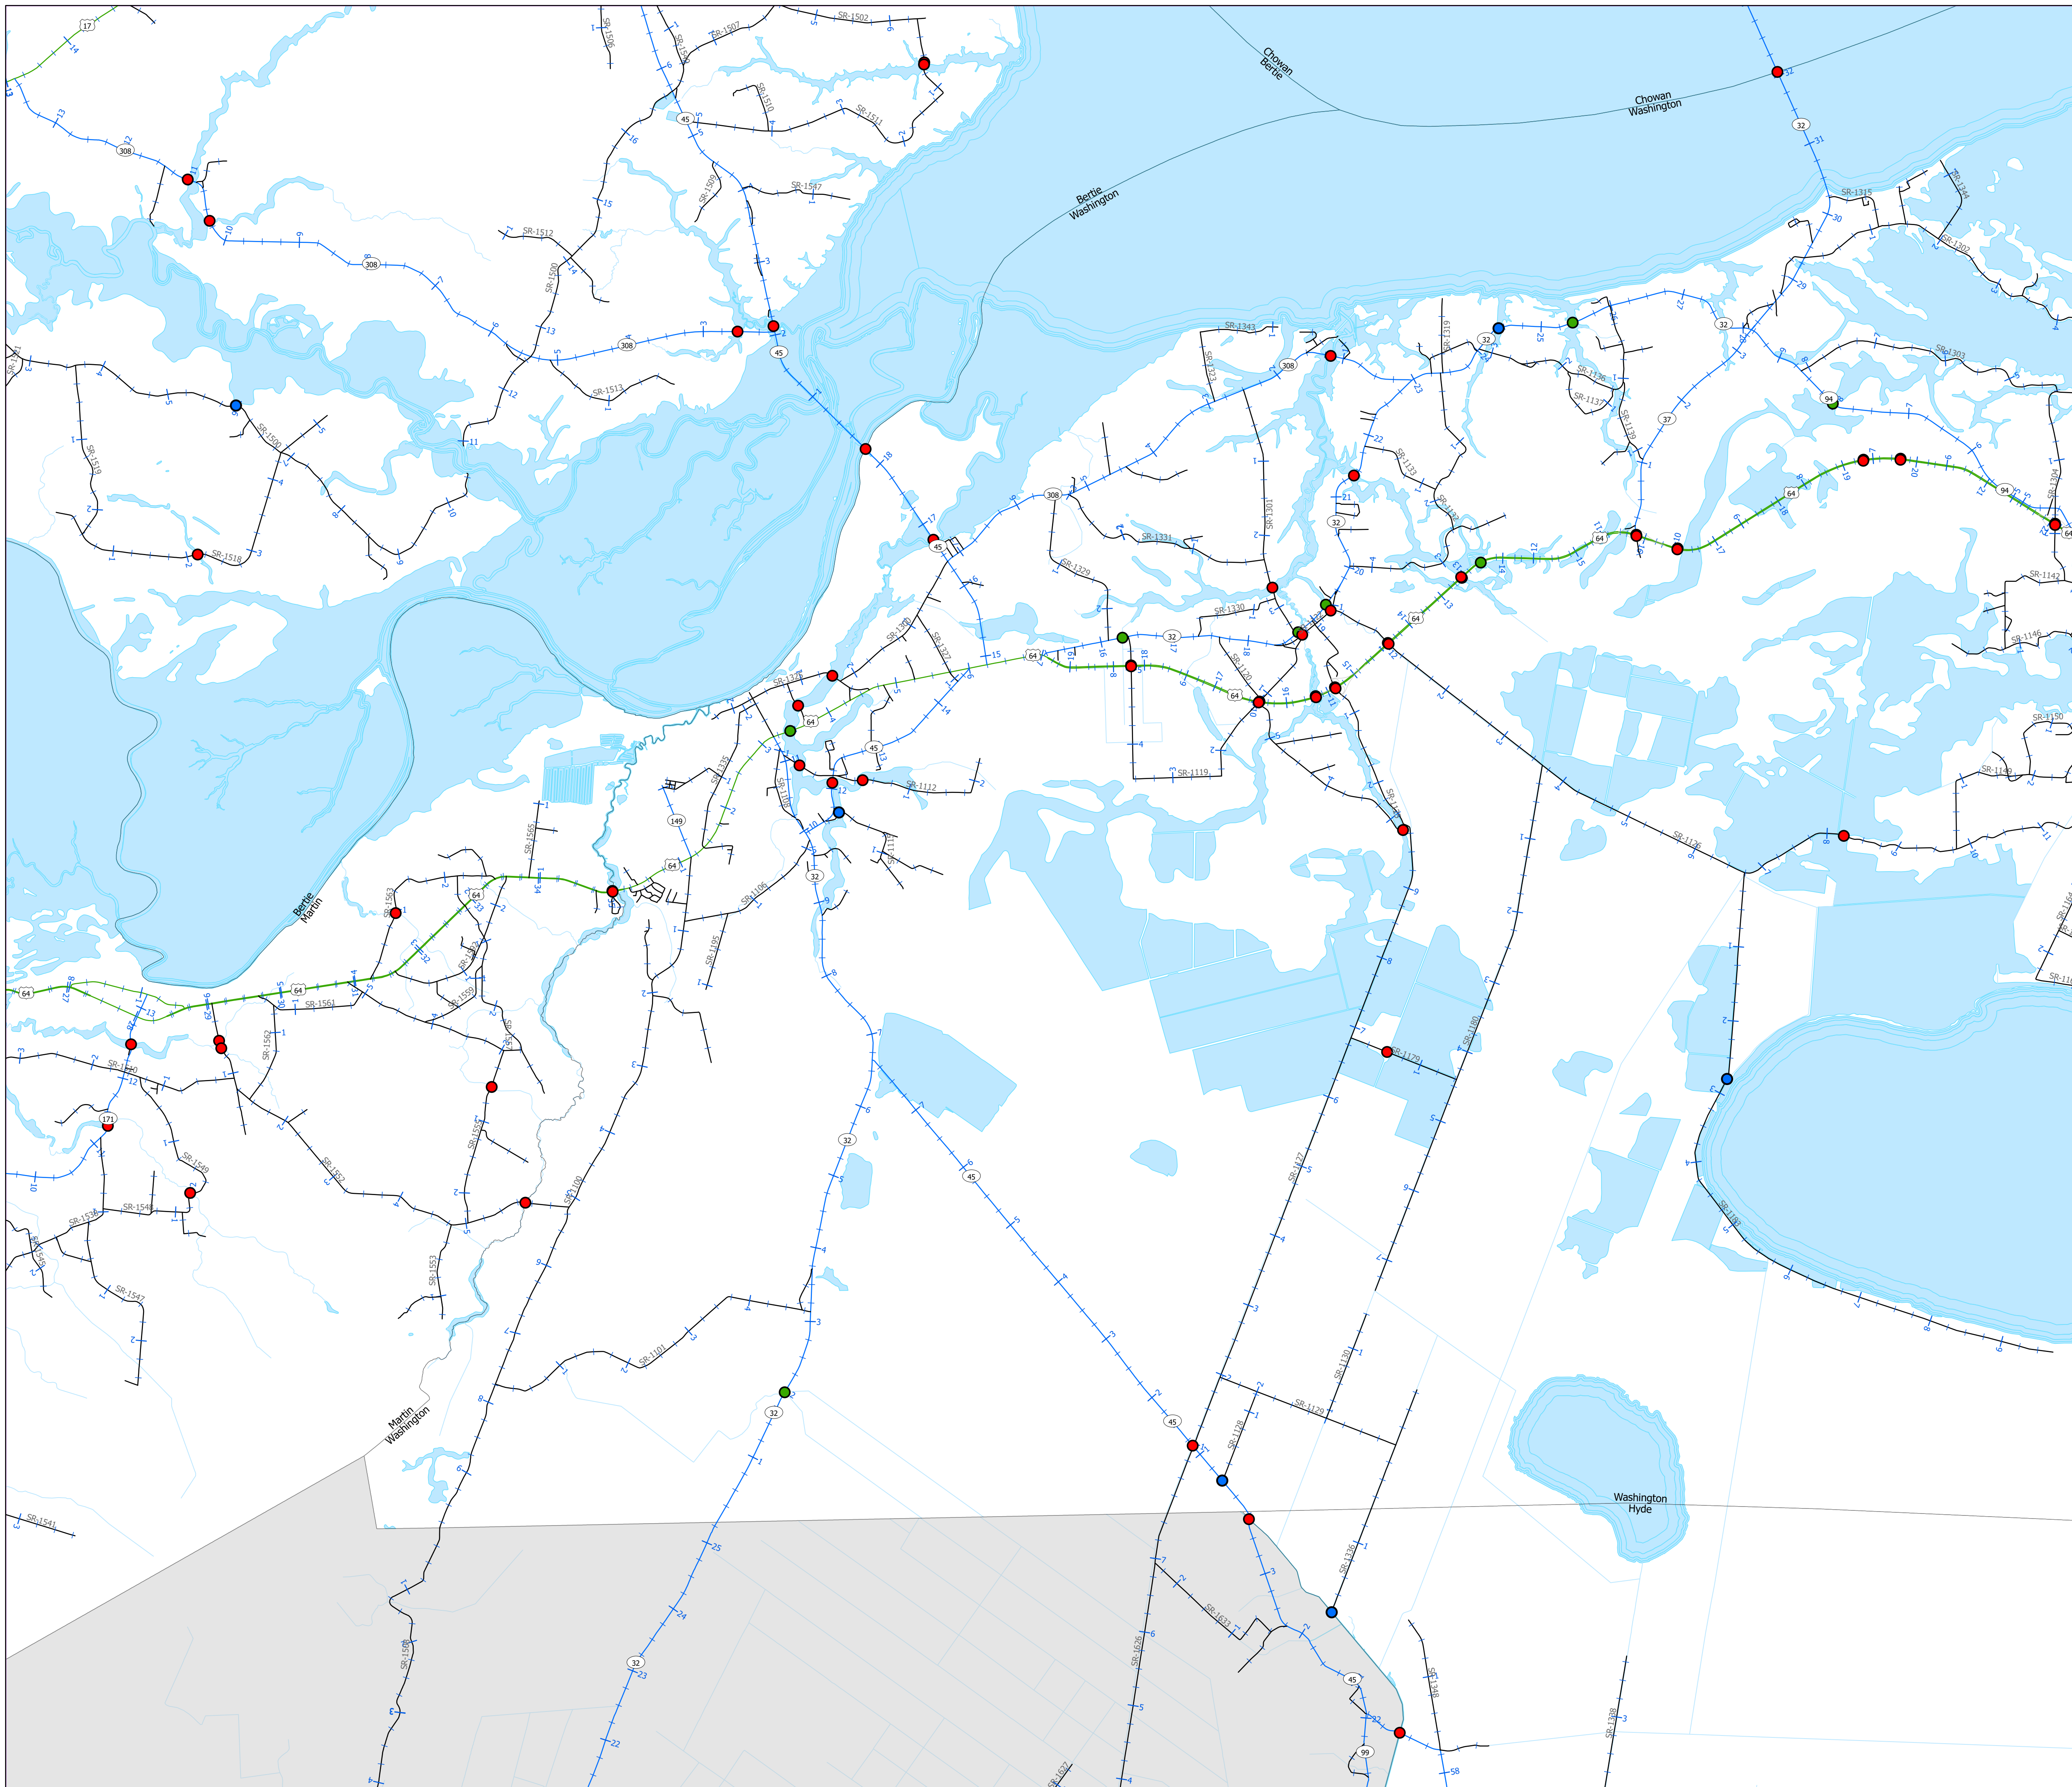

Division 1 Atlas Milepost Map

Page: C3

- Legend
- BRIDGE
 - CULVERT
 - PIPE
 - Interstate
 - US Route
 - NC Route
 - Secondary Route
 - Ramps
 - County Boundary

Routes are hatched every 0.25 miles and are labeled every mile.
Only routes over one mile have hatching.
Maps last updated: June, 2024